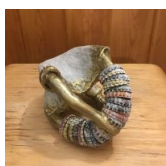

Elisa Lendvay
Gravity Blanket, 2018
plaster, aluminum, paper clay, bottle caps, acrylic paint, medium, marble dust
4h x 6w x 4d in
10.16h x 15.24w x 10.16d cm

$ 1,800.00