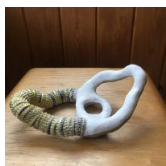

ELISA LENDVAY

Elisa Lendvay
Center Space, 2018
aluminum, paper clay, bottle caps, acrylic paint, medium, marble dust
10h x 6w x 4d in
25.40h x 15.24w x 10.16d cm

$ 2,000.00