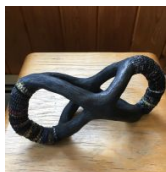

Elisa Lendvay
Shuffle (Black Loop), 2018
Aluminum, graphite, paper clay, bottle caps, acrylic paint and medium
6h x 11w x 5d in
15.24h x 27.94w x 12.70d cm

$ 2,000.00